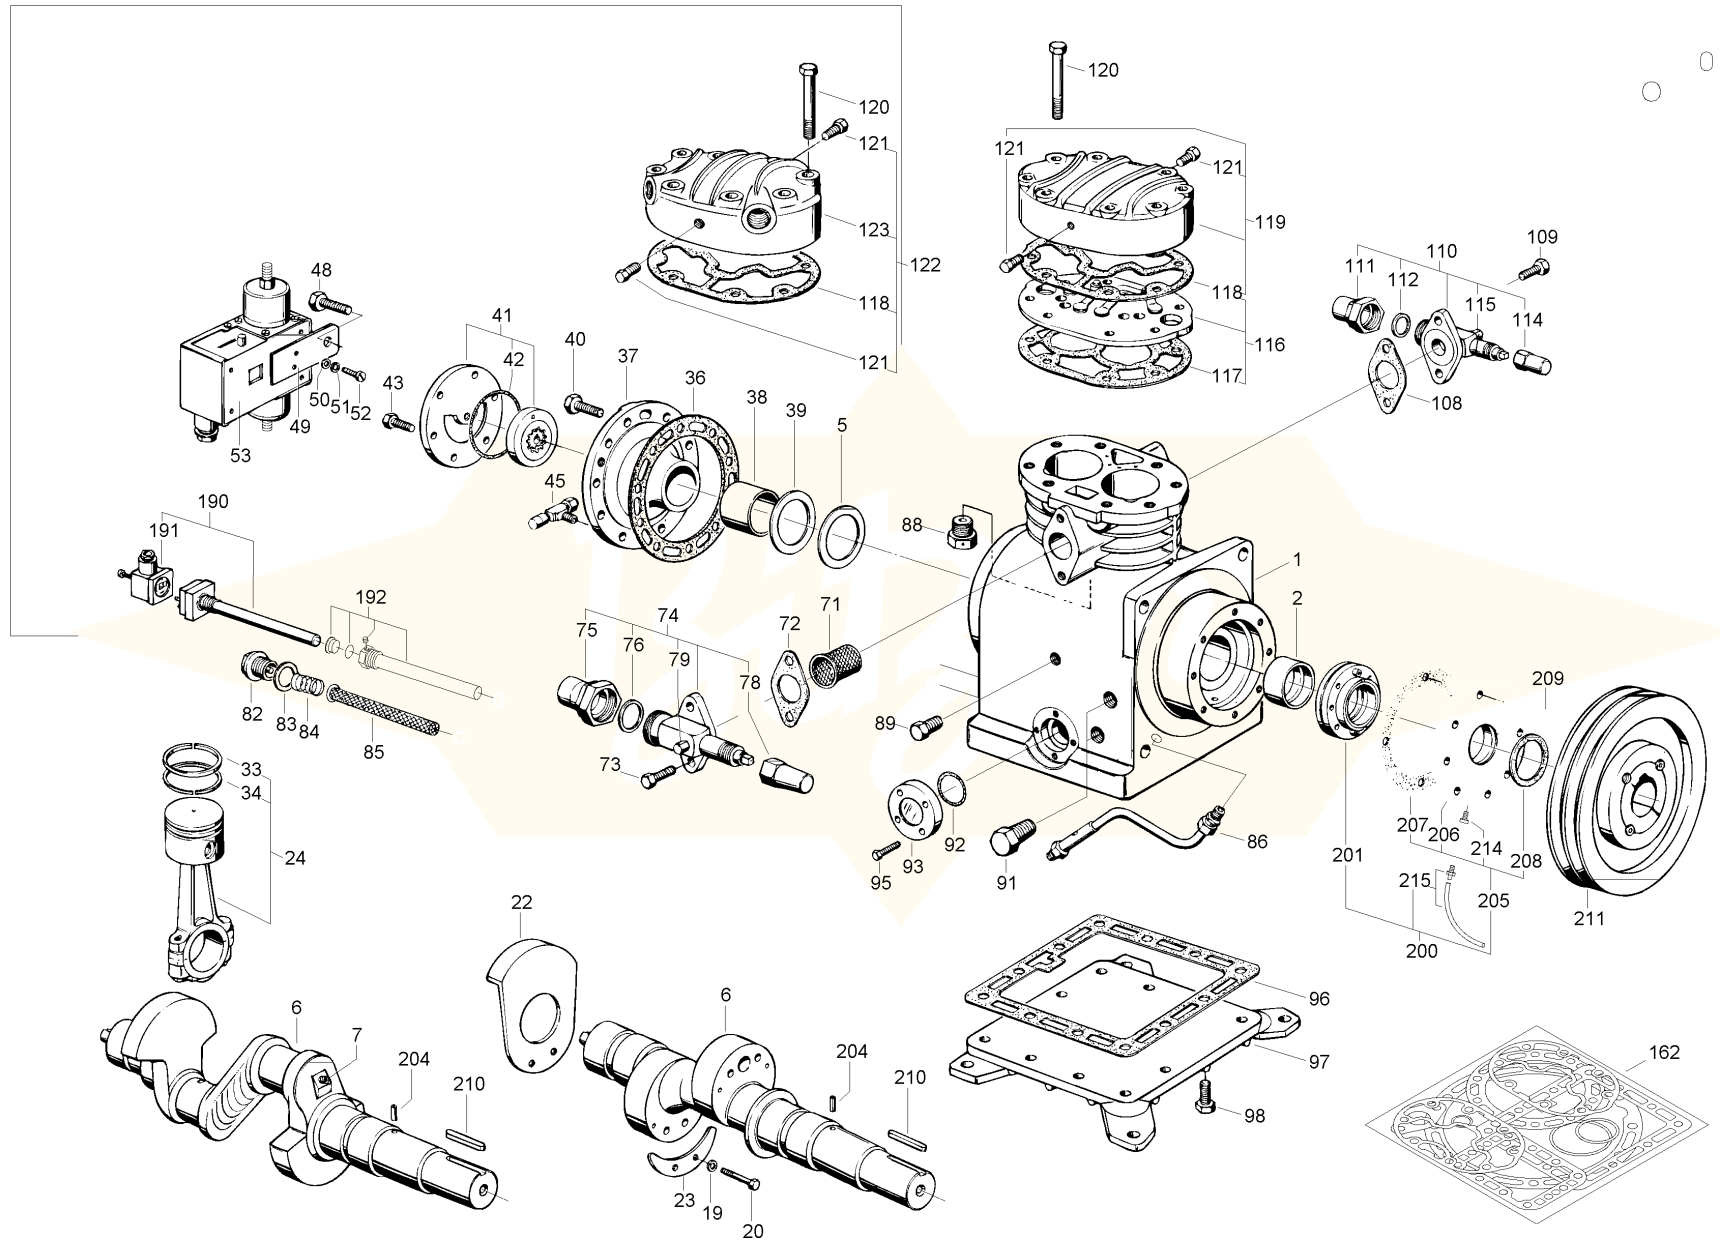

Compressor

Compressor

Item no.	Rec. Spare Part!	Article no.	Description	Quantity
2		31110004	bearing bush	1
5		32050007	thrust washer	1
6		30100701	crankshaft	1
7		36611201	sealing screw	1
24		30229724	connecting rod / piston	2
25		30211750	connecting rod	2
26		38302110	clamping sleeve	
27		38214102	single coil spring washer	
28		38003501	hexagon head screw	
29		30223216	piston	2
31		38340104	wrist pin	2
32		38223104	retaining ring with lugs	4
33		38230052	piston ring	2
34		38231019	piston ring	2
36		37280701	gasket set	1
37	✓	30512501	bearing cover	1
38		31110017	bearing bush	1
39		32050007	thrust washer	1
40		38030632	Cheese Head Screw	8
41	✓	36250301	oil pump	1
42		37200119	O-ring	1
43		38015505	hexagon head screw	6

Compressor

Item no.	Rec. Spare Part!	Article no.	Description	Quantity
44		38400201	parallel key	
45		36150001	Schrader valve	2
48		38015653	hexagon head screw	1
49		32031401	fixing plate	1
50		38200201	washer	2
51		38220151	single coil spring washer	2
52		38050751	cheese head screw	2
53	✓	34732033	differential oil pressure cut-out	1
71	✓	36200101	suction gas filter	1
72		37270401	Gasket	1
73		38015605	hexagon head screw	2
74	✓	36131007	shut-off valve	1
75		36600006	pipe connection	1
76		37220004	gasket	1
78		36620119	Protective Cap	1
79		36620201	sealing nut	1
82		36612401	sealing screw	1
83	✓	38240305	Gasket Ring	1
84		32500001	pressure spring	1
85	✓	36200302	oil filter	1
86		36110501	oil pressure relief valve	1
88		36111002	gas equalising valve	1